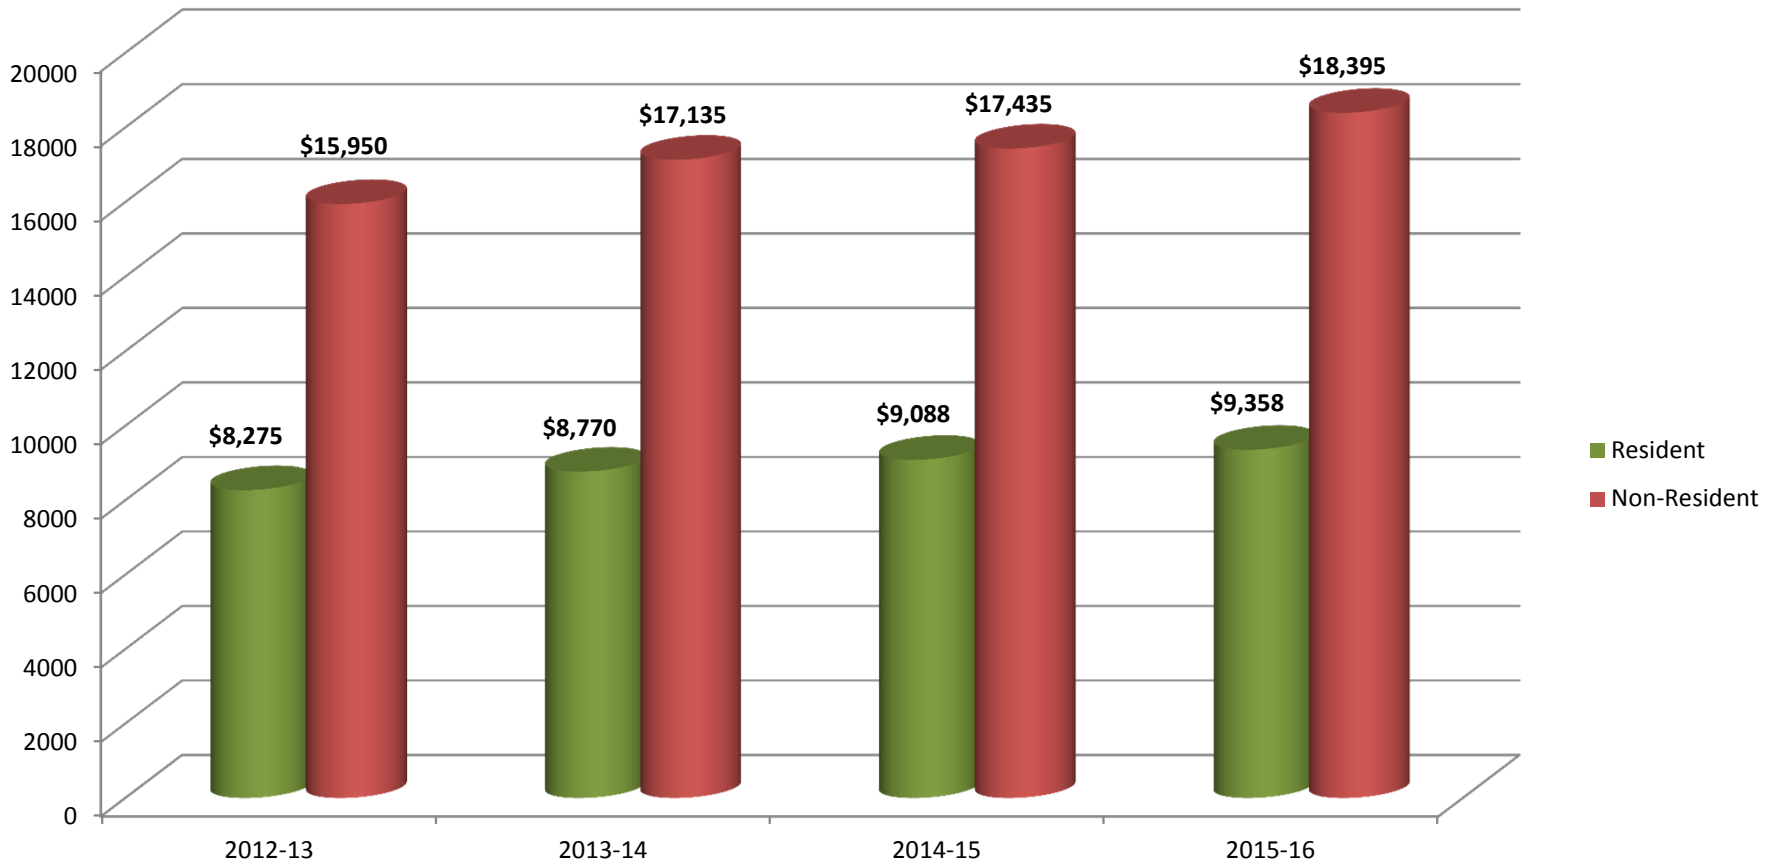

**Alabama Commission on Higher Education  
Median Annual Undergraduate Tuition & Required Fees  
Alabama Public Four-Year Institutions  
2012-13 thru 2015-16**

Source: Alabama Commission on Higher Education Annual Tuition & Fee Schedule